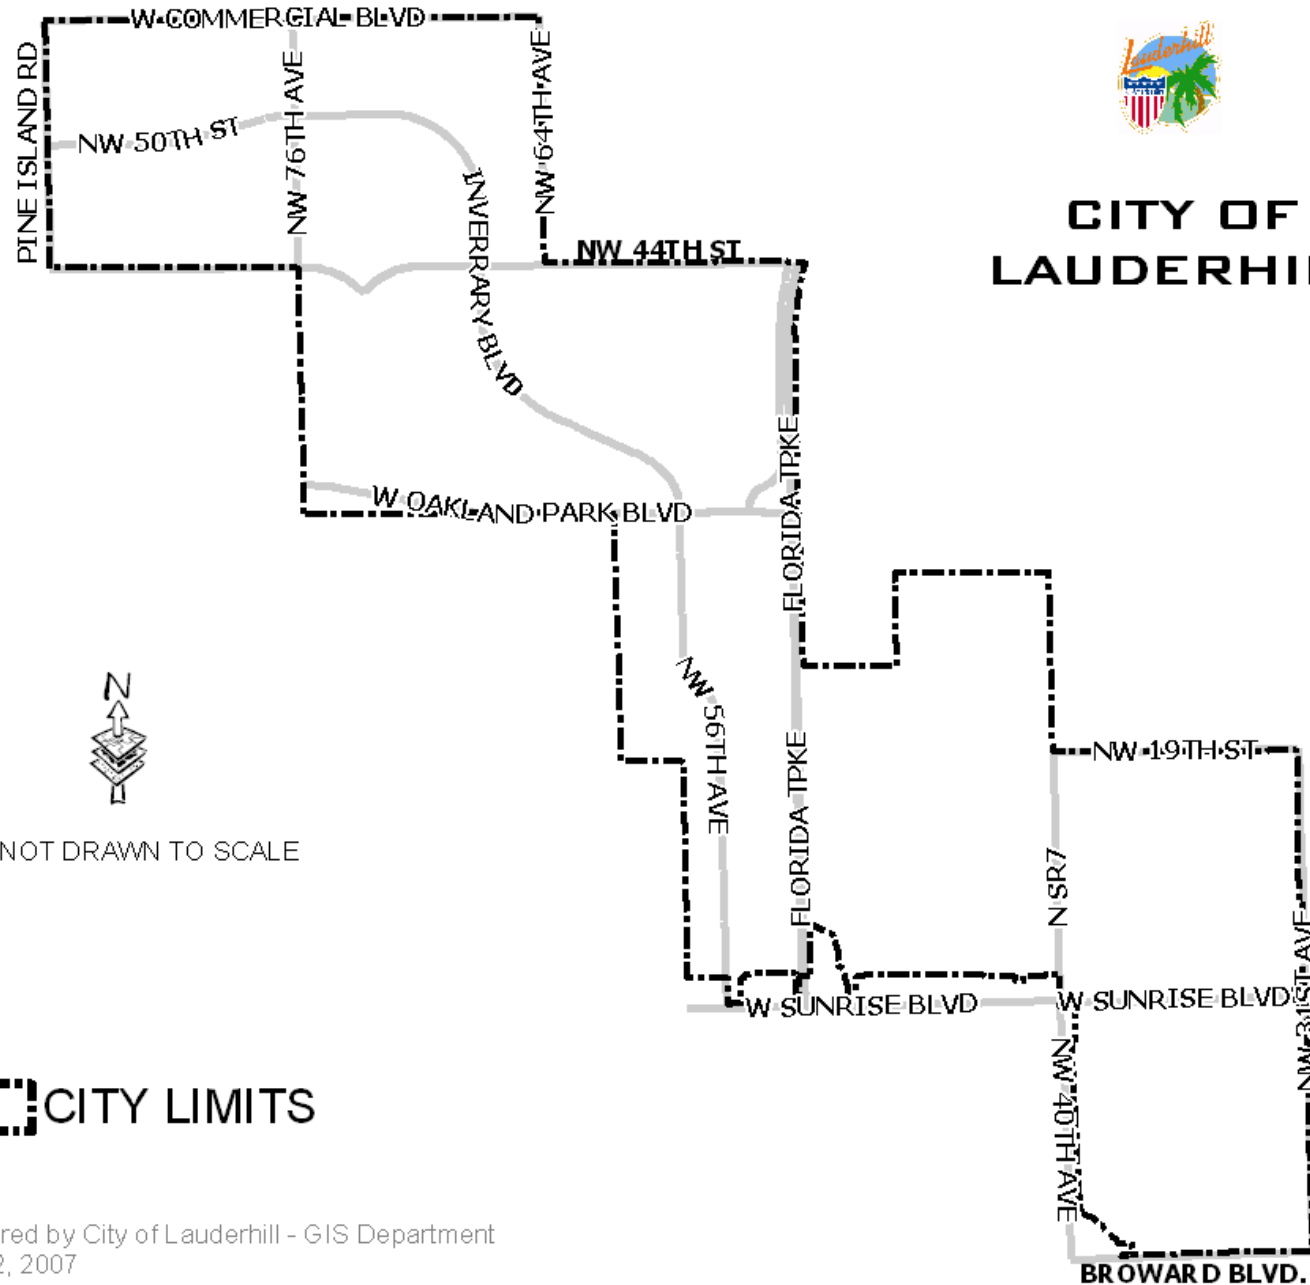

CITY OF LAUDERHILL

MAP NOT DRAWN TO SCALE

 CITY LIMITS

Map prepared by City of Lauderhill - GIS Department
January 22, 2007